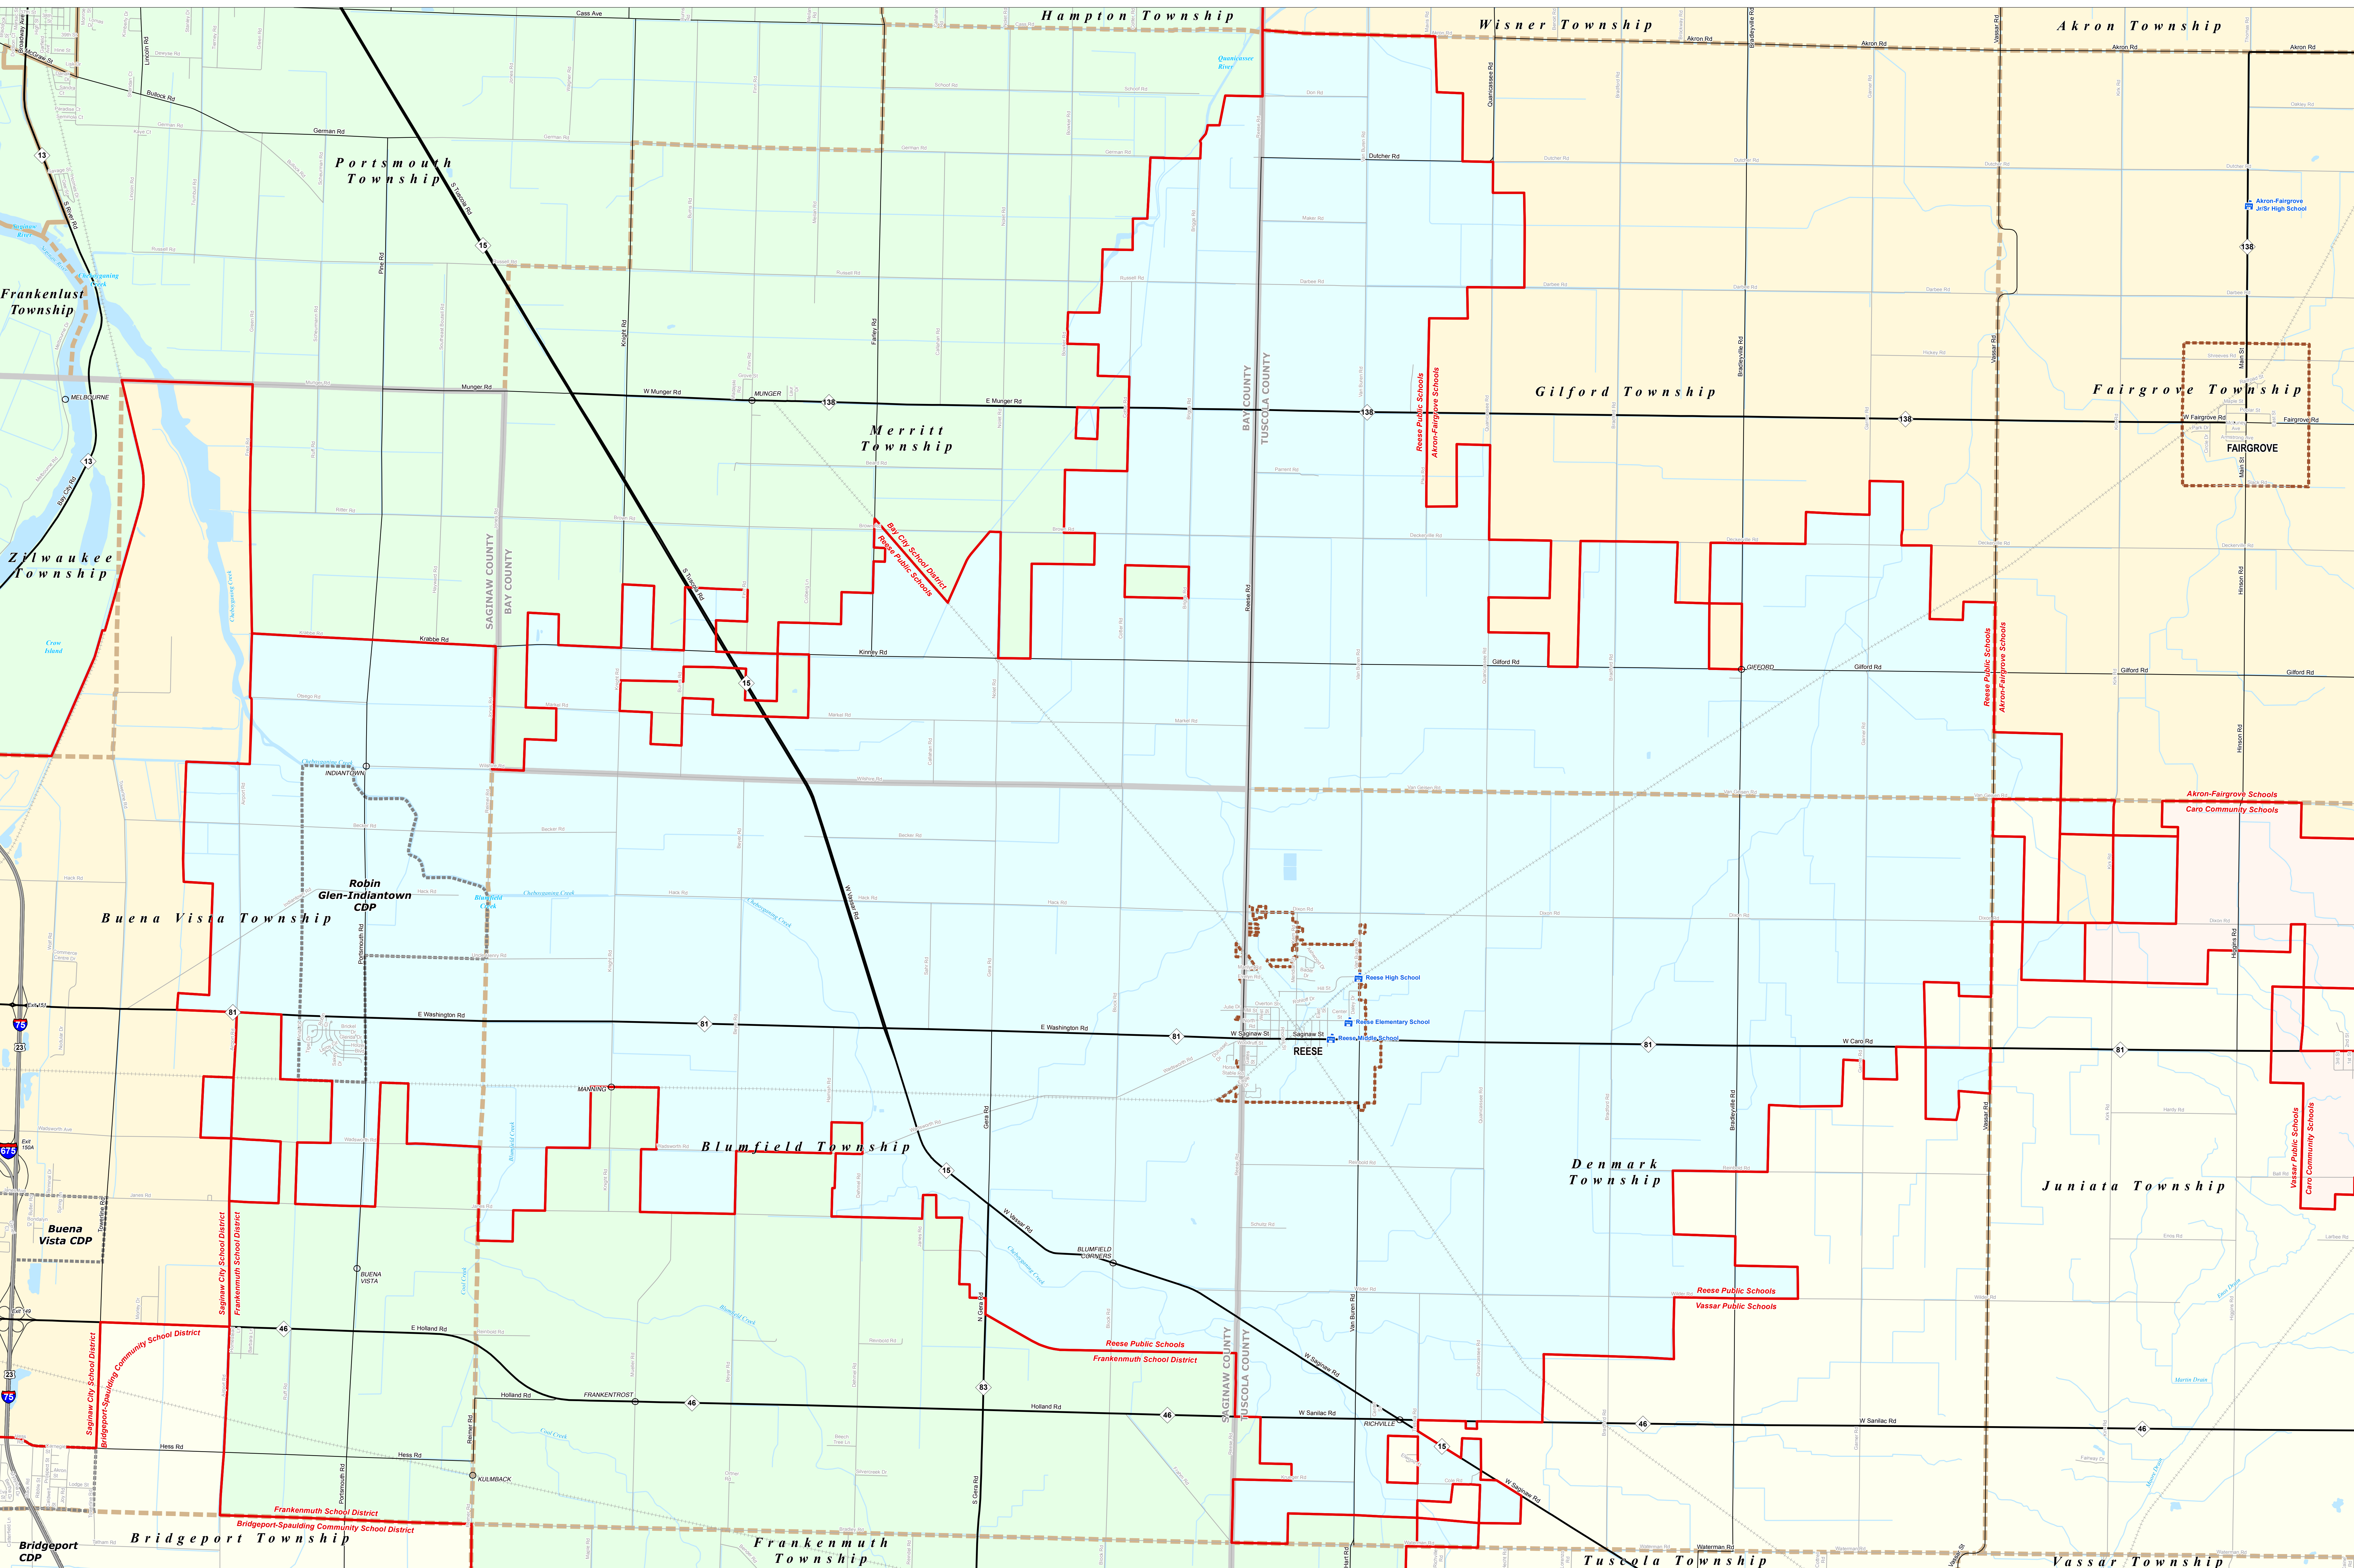

REESE PUBLIC SCHOOLS

Tuscola ISD

0 0.25 0.5 1 Miles

All information presented in this publication is in the public domain and may be reproduced, reprinted, and redistributed as desired.

Legend	
School District	School
County	Water Feature
City	River, Stream, or Drain
Township	Railroad
Village	Freeway
Census Designated Place	Highway
	Primary Road
	Local Road